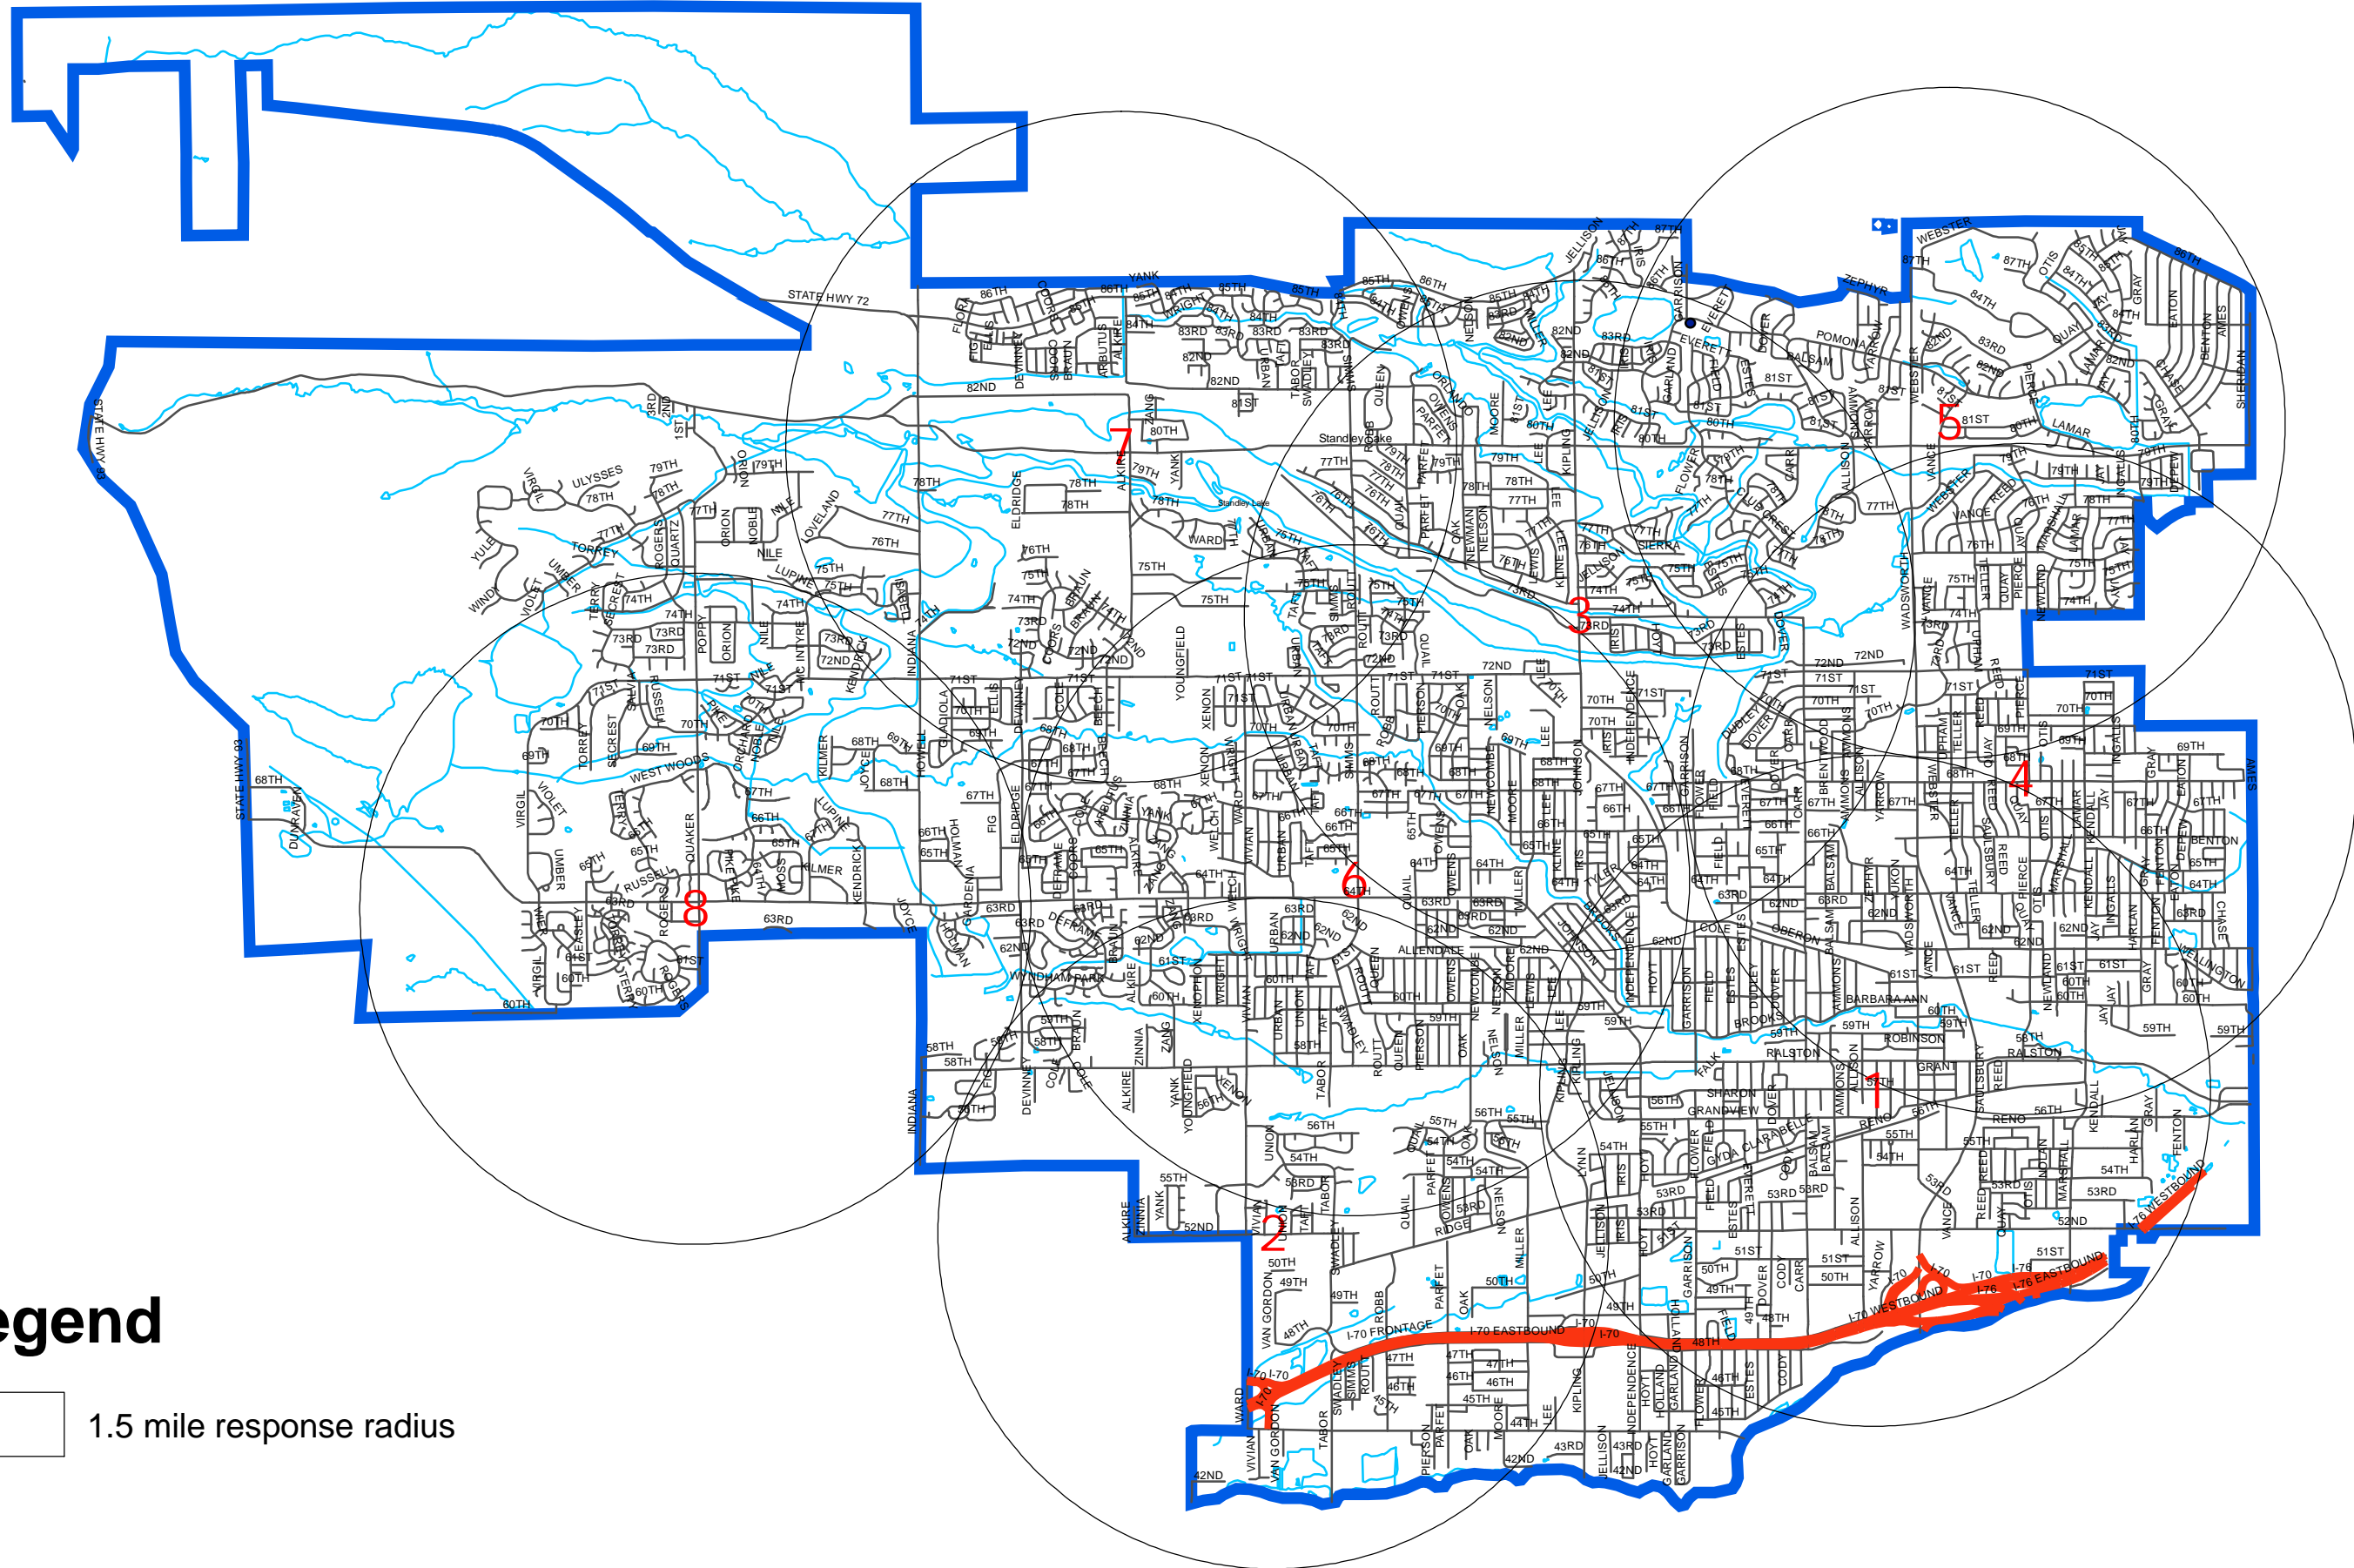

0.20.4 Miles

Fire District Coverage

Station Locations
Summer 2008

Legend

1.5 mile response radius